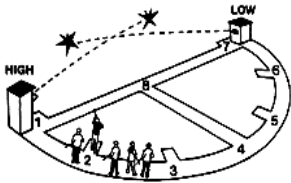

**Chamber's Creek
Masonic Lodge
Trap and Skeet Fun Shoot**

Ellis Country Sportsmans Club

470 W. Sterrett Rd. Waxahachie, TX

Saturday August 8, 2009

10 AM to 5 PM

**All proceeds will go to the Lodge
Building Fund**

Trap Event : 50-targets (16 Yd) Skeet Event: 50-targets

Entry Fee: \$50.00 Adult, \$40.00 per Junior

Flush Event: \$10.00 each

Awards for Highest Score in the following categories:

Individual, Junior, Masonic Lodge Team (5 members) and
Parent/Child Team